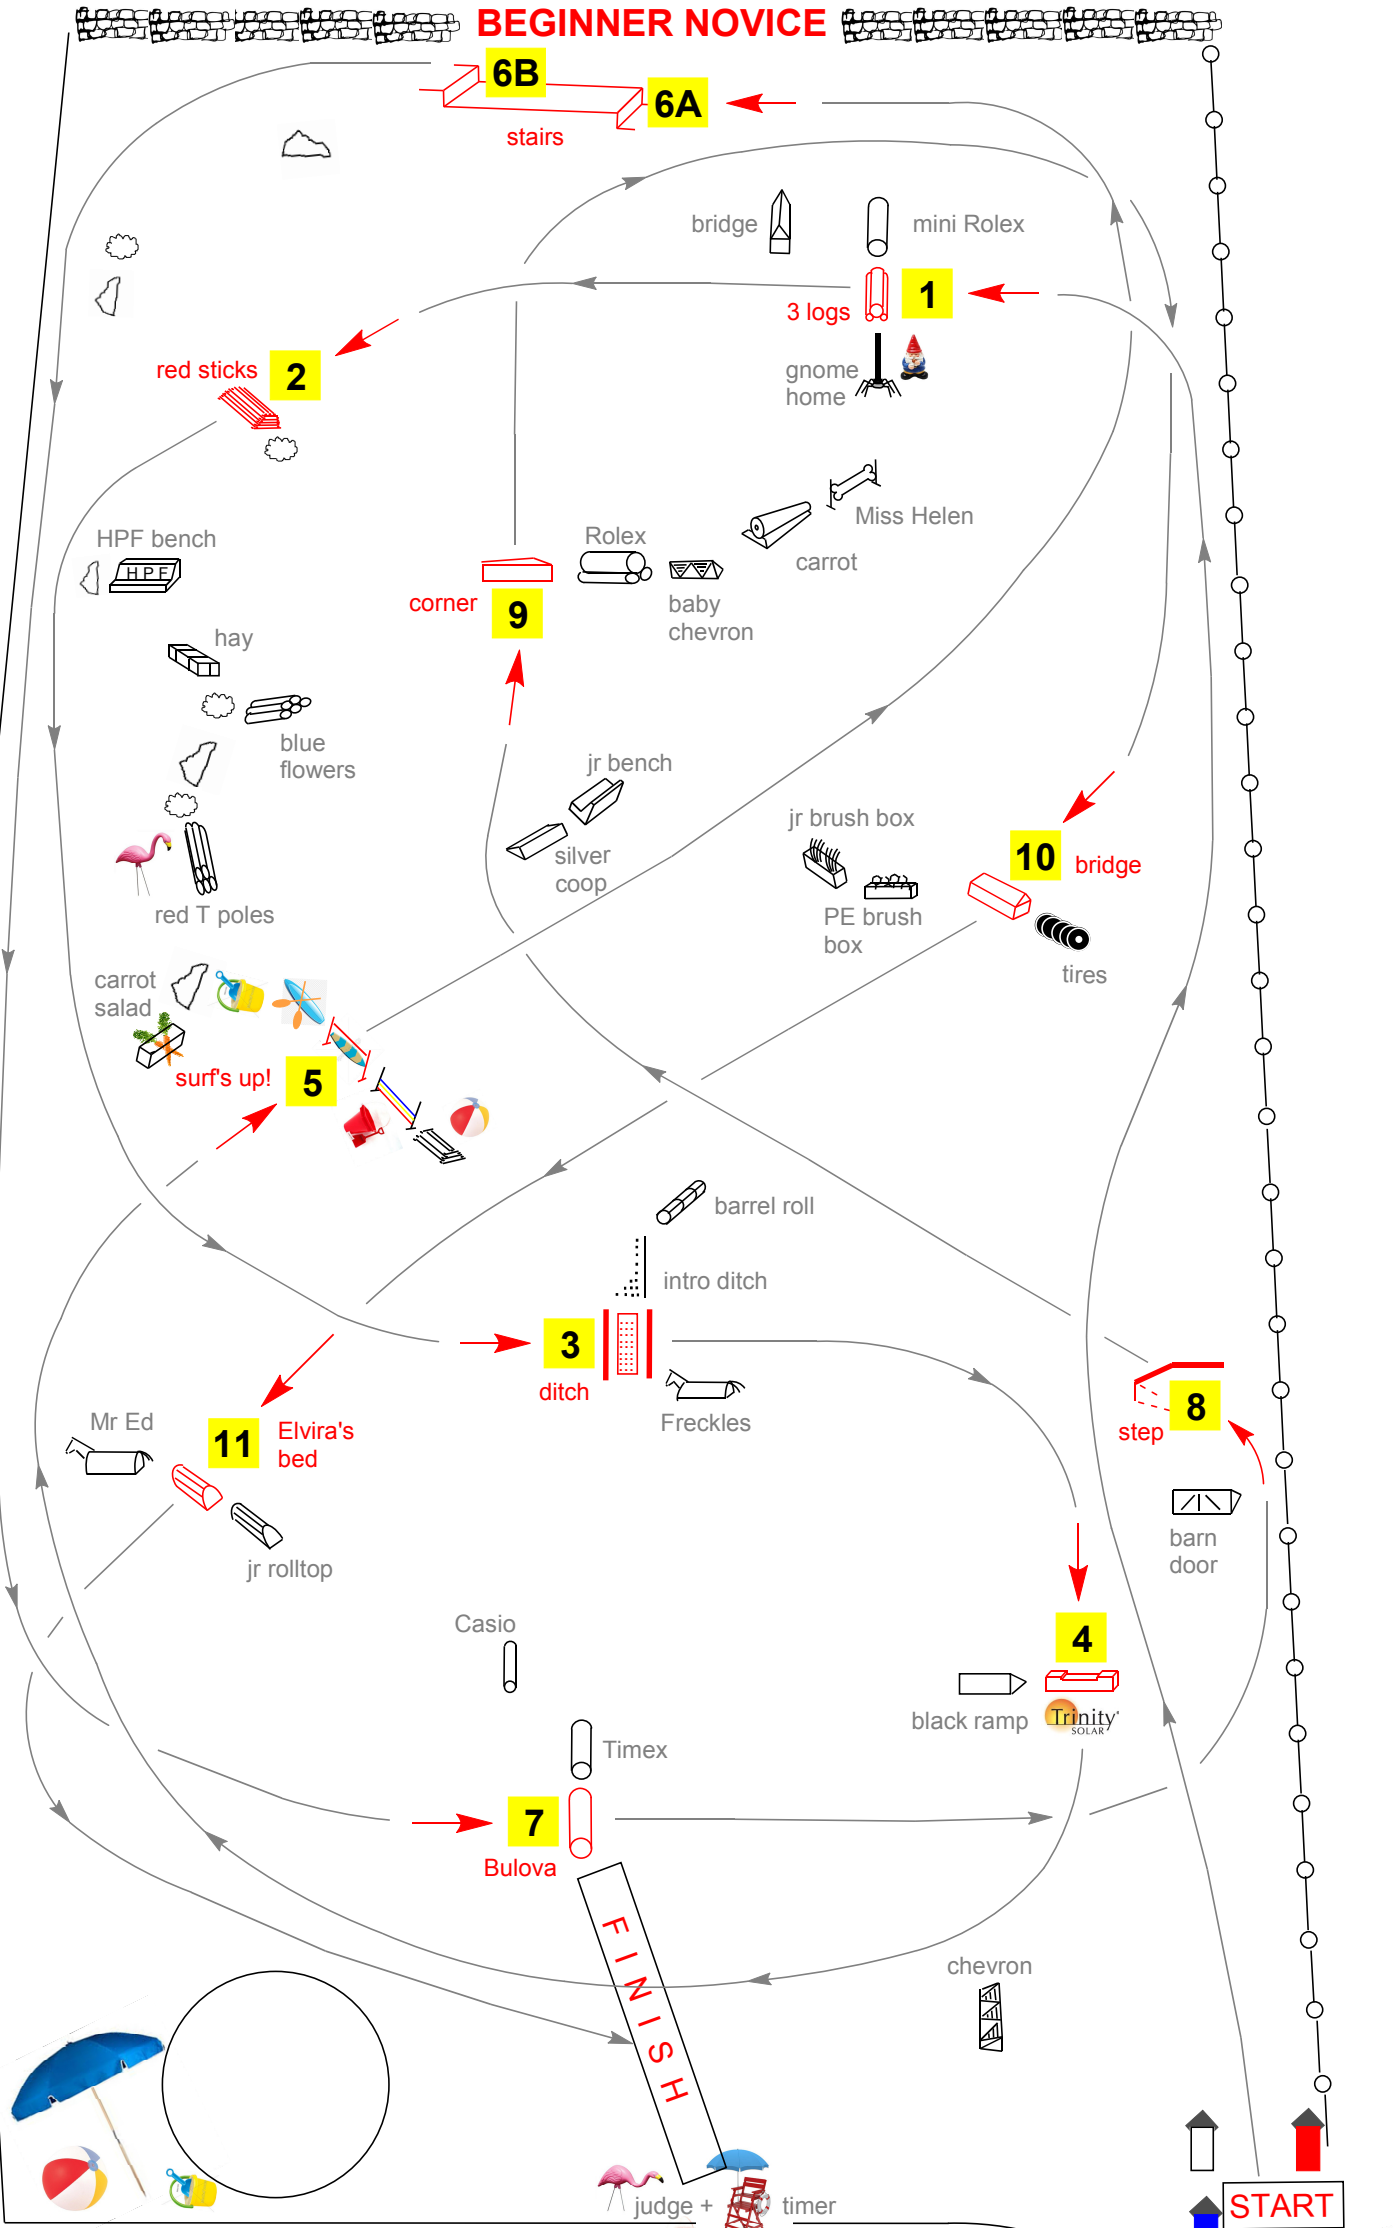

# BEGINNER NOVICE

Please...No Horses on the Lawn!

Flags: black on yellow  
 Course Length: 984 m  
 Speed: 325 mpm

Optimum Time: 3 min 2 sec  
 Speed Fault Time: 2 min 19 sec  
 Time Limit: 6 min 4 sec