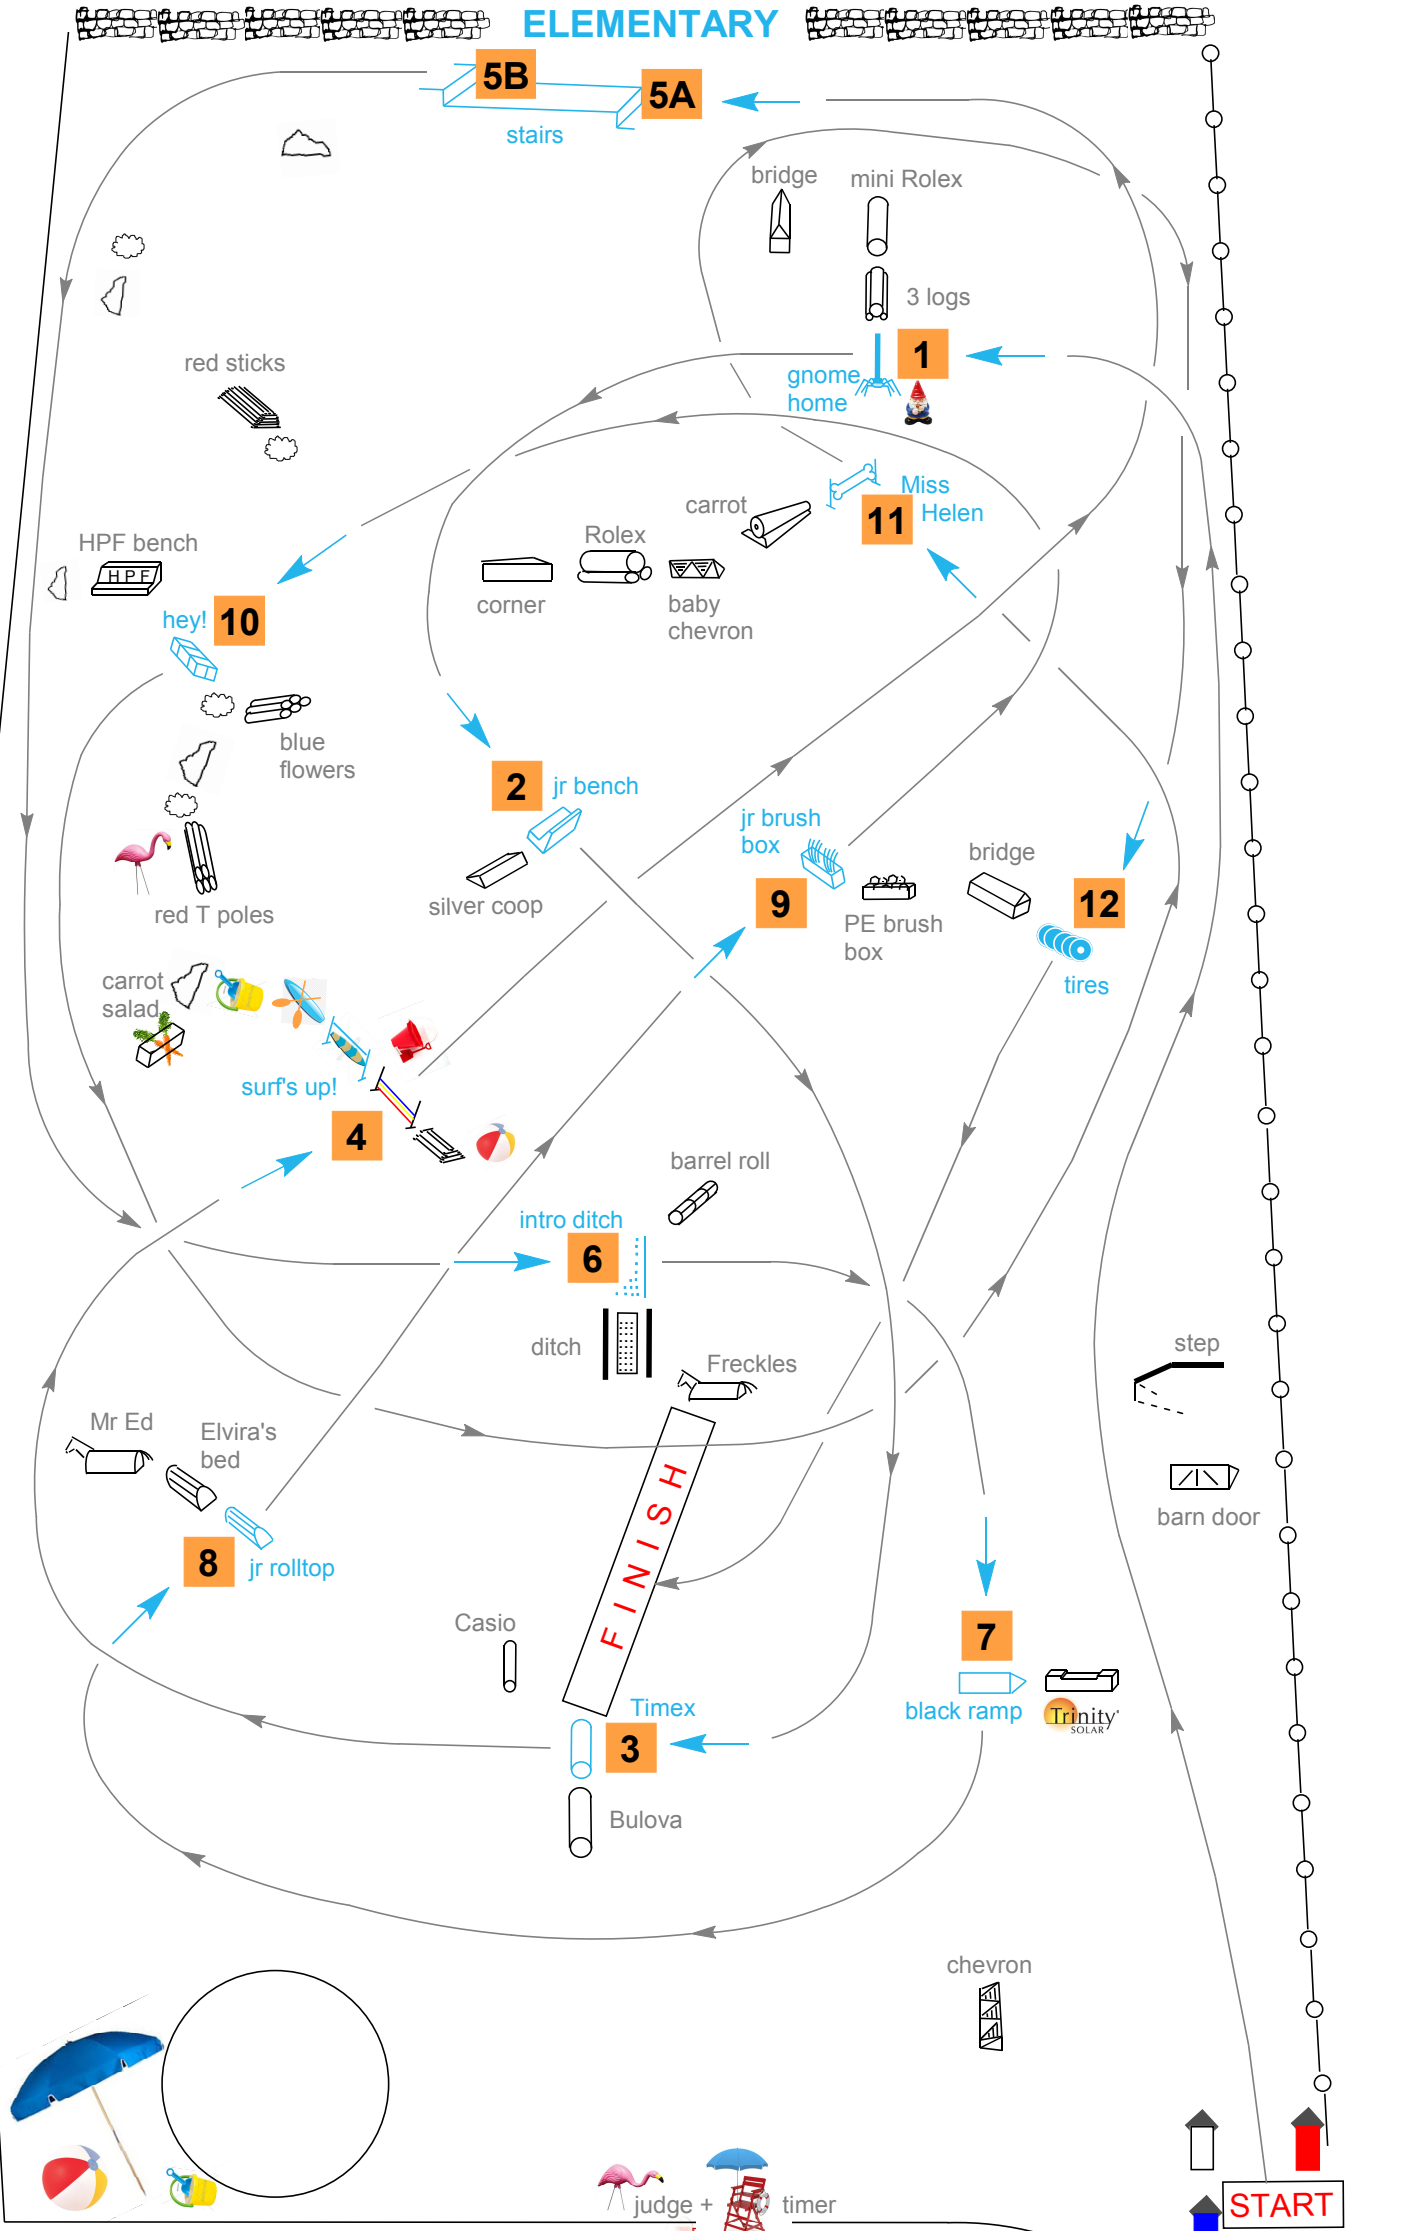

ELEMENTARY

Please...No Horses on the Lawn!

Flags: black on orange
Course Length: 1106 m
Speed: 300 mpm

Optimum Time: 3 min 41 sec
Speed Fault Time: 2 min 46 sec
Time Limit: 7 min 22 sec

Secretary