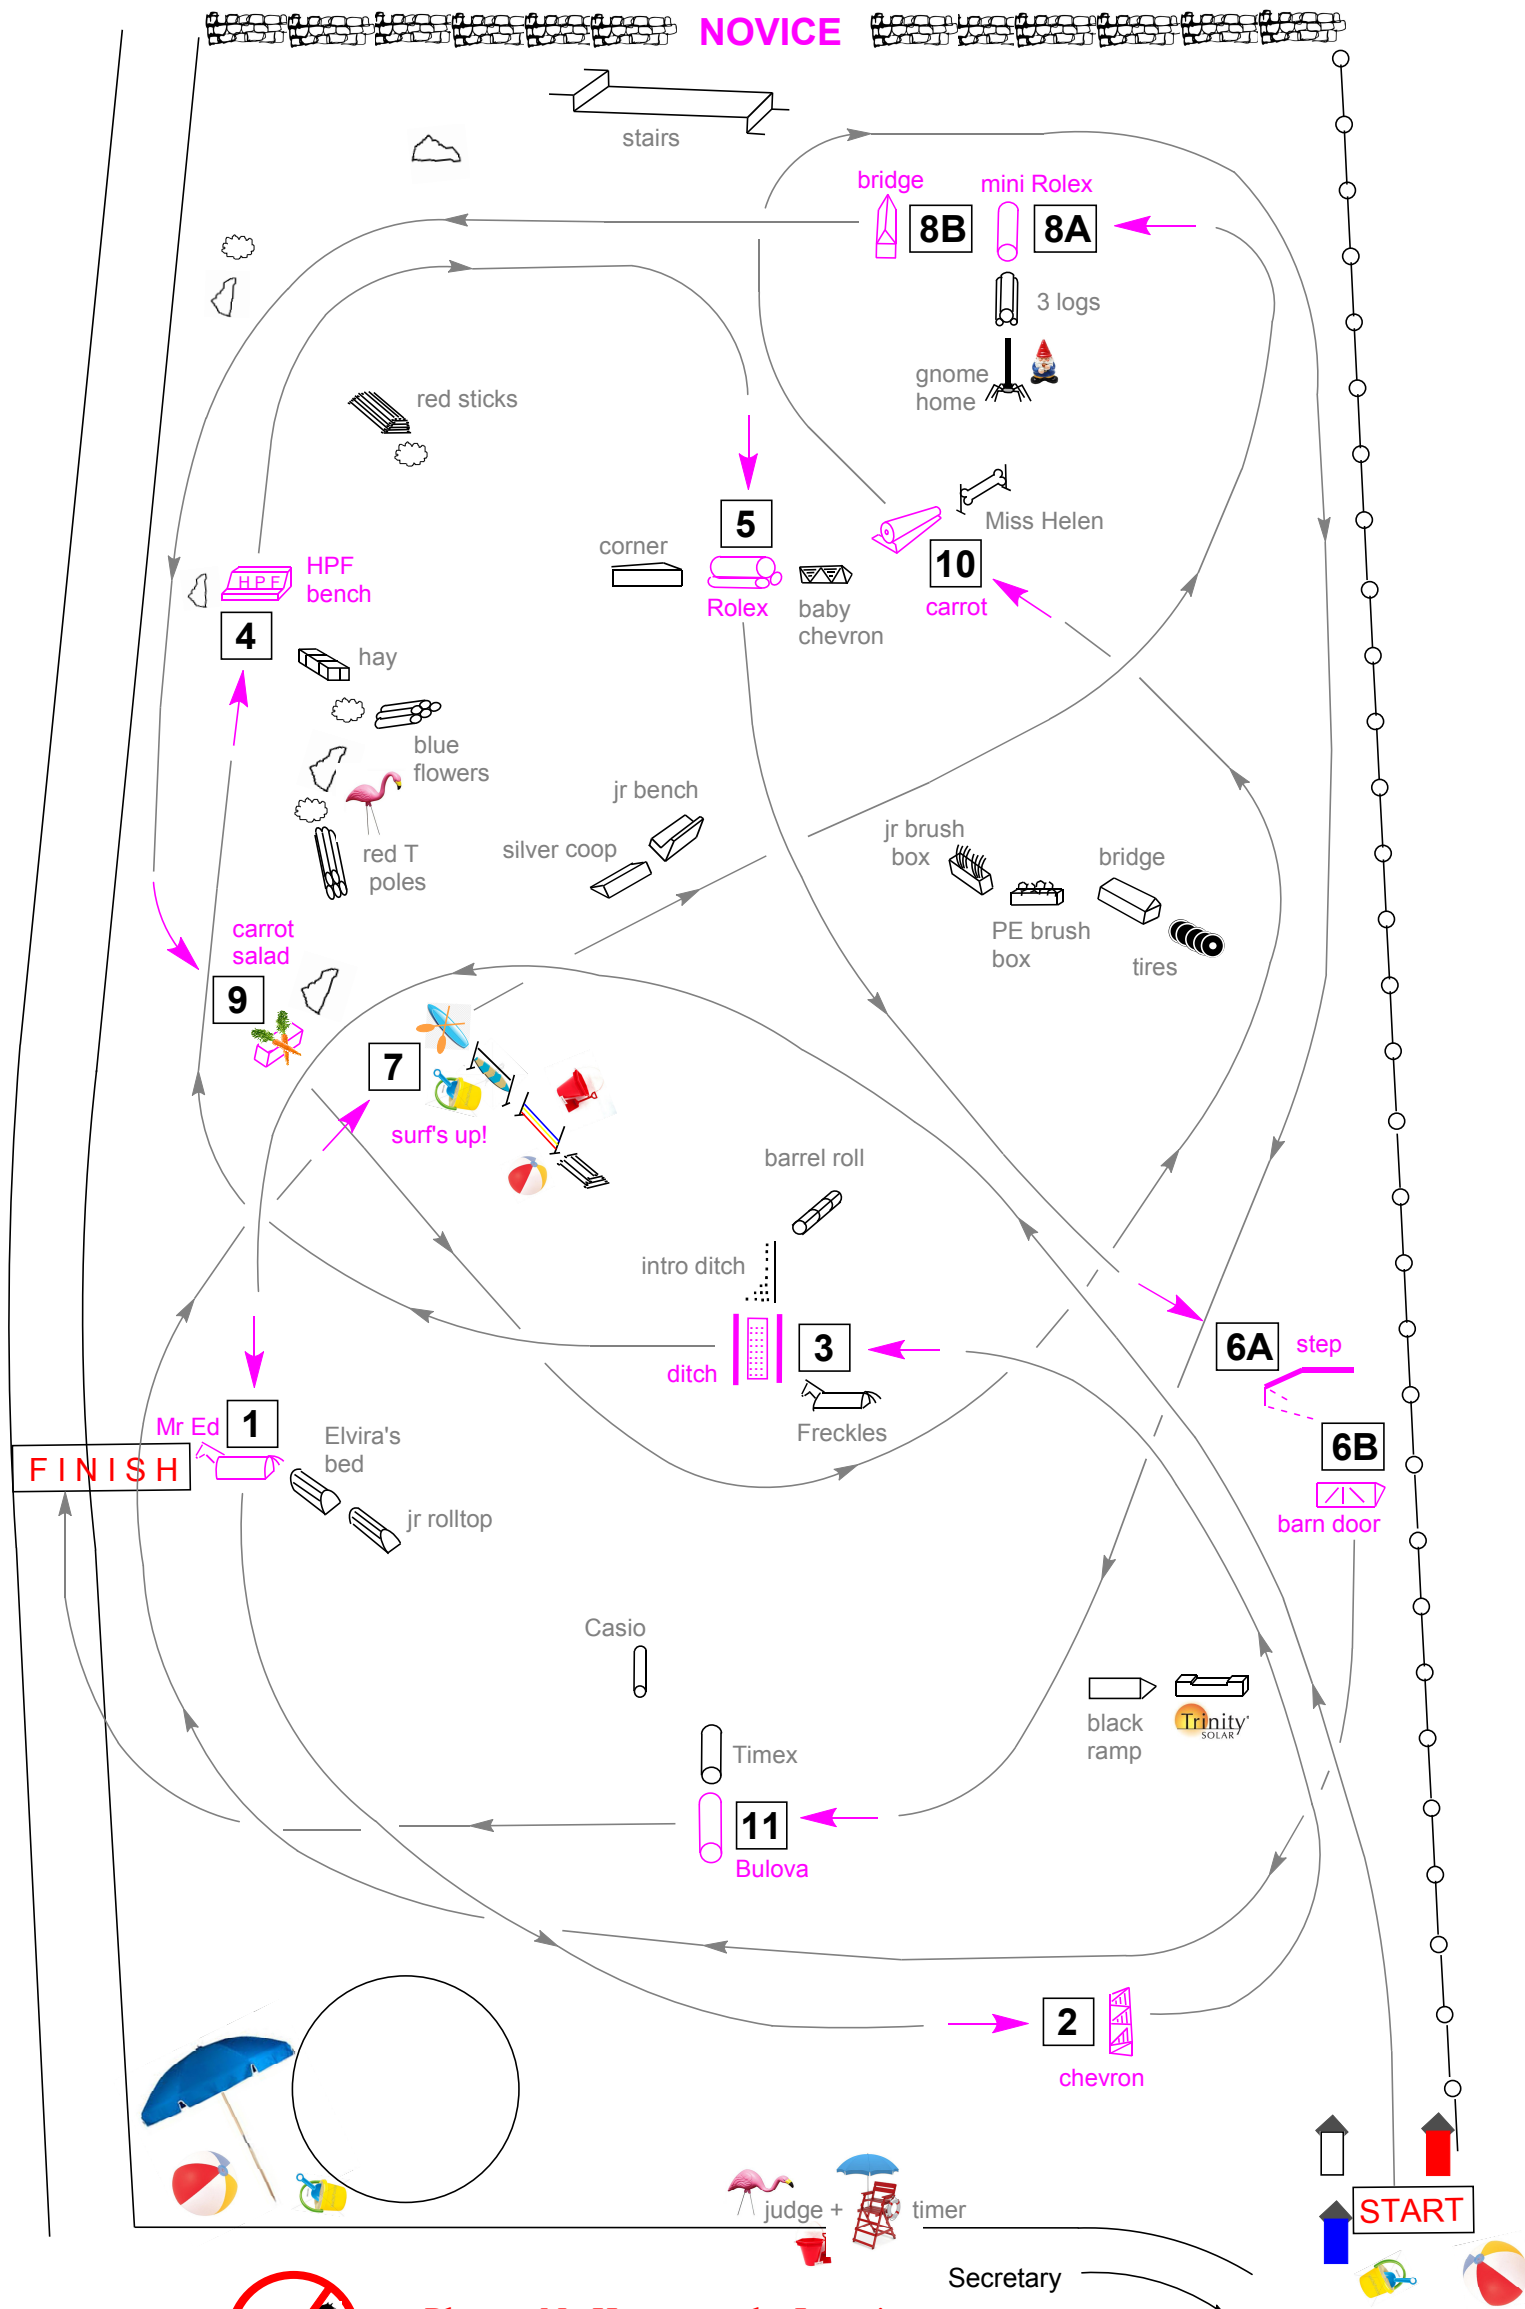

NOVICE

Please...No Horses on the Lawn!

Flags: black on white
 Course Length: 1062 m
 Speed: 350 mpm

Optimum Time: 3 min 3 sec
 Speed Fault Time: 2 min 22 sec
 Time Limit: 6 min 6 sec