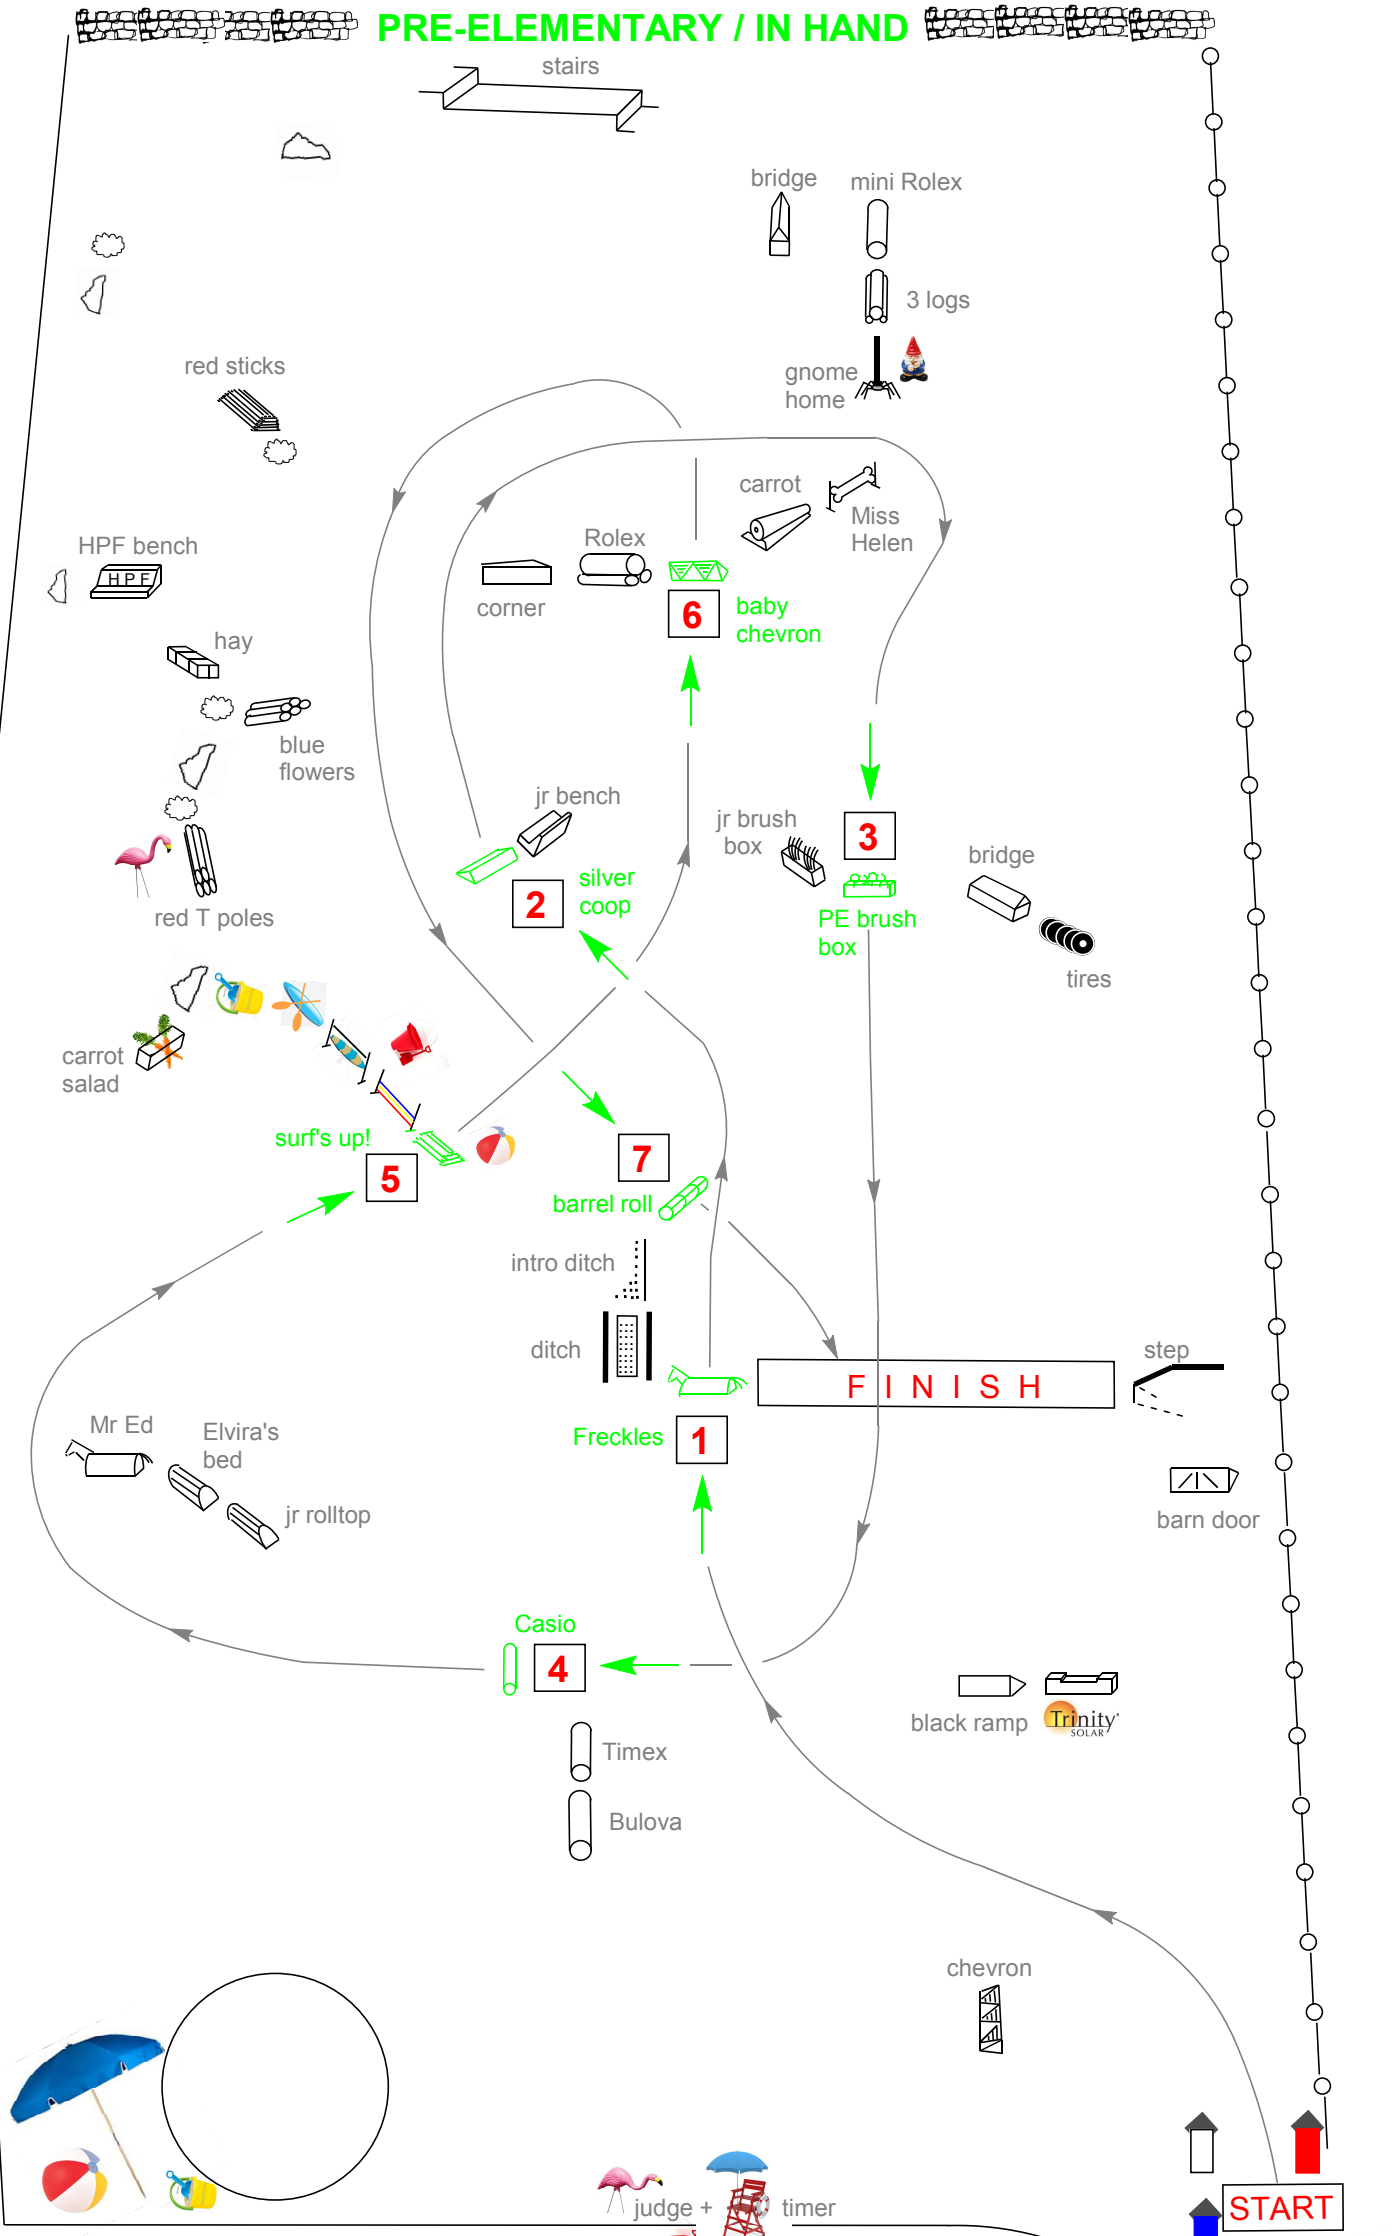

PRE-ELEMENTARY / IN HAND

Please...No Horses on the Lawn!

Flags: red on white
 Course Length: 436 m
 Speed: 225 mpm

Optimum Time: 1 min 59 sec
 Speed Fault Time: 1 min 21 sec
 Time Limit: 3 min 58 sec